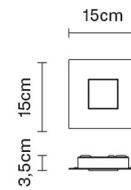

QUARTER

F38G0701

David Pellegrini & Francesca Mengato

Description

Wall/ceiling lamp with white painted aluminium structure.

Dimensions

Voltage

220-240V

Gross weight: 0.61 kg
Volume: 0.003 m³
Number of boxes: 1

Specs

EAC IP40